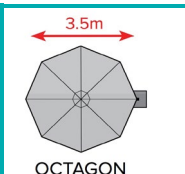

SIZE

OCTAGON

ROTATION